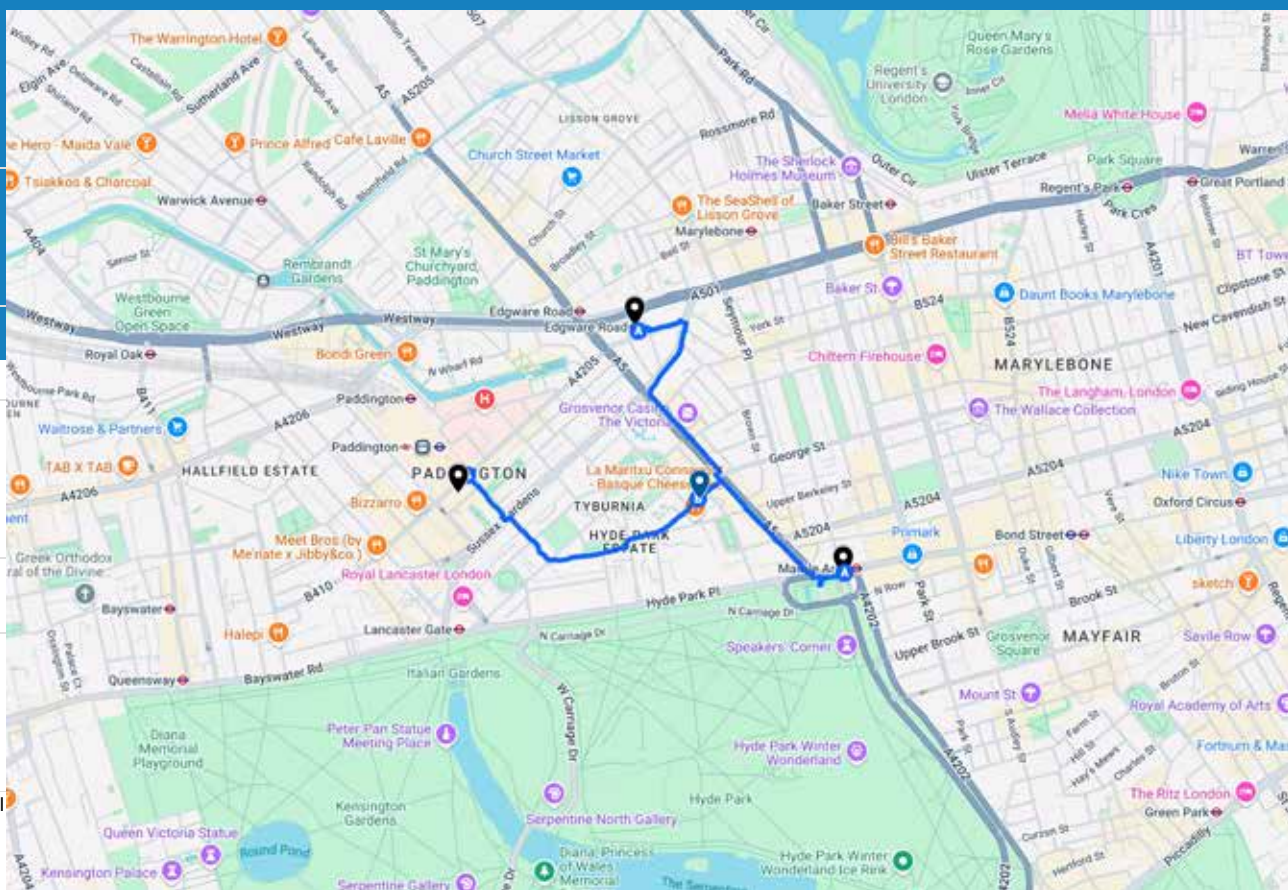

Whites Dental Paddington station

METAL BRACES LONDON

Getting to our London Marble Arch Clinic couldn't be easier with more than 3 tubes just a few minutes walk, we are also accessible by bus links and our friendly staff will help if you have travelled by bike or scooter.

Getting to Whites Dental Marble Arch

Paddington Station to Whites Dental

Whites Dental - Marble Arch (W2)

Paddington Station

Directions from paddington Station to Whites Dental - Marble Arch

- paddington Station
- Whites Dental - Marble Arch

Marble Arch Tube to Whites Dental

Marble Arch

Directions from Marble Arch to Whites Dental - Marble Arch (W2)

- Marble Arch
- Whites Dental - Marble Arch (W2)

Edgware Road to Whites Dental

Edgware Road

Directions from Edgware Road to Whites Dental - Marble Arch (W2)

- Edgware Road
- Whites Dental - Marble Arch (W2)

Newly opened high-tech dental clinic in Marble Arch is easily accessible from Paddington Station, Marble Arch, Bond Street and Edgware Road.

[my maps directions to marble arch clinic](#)